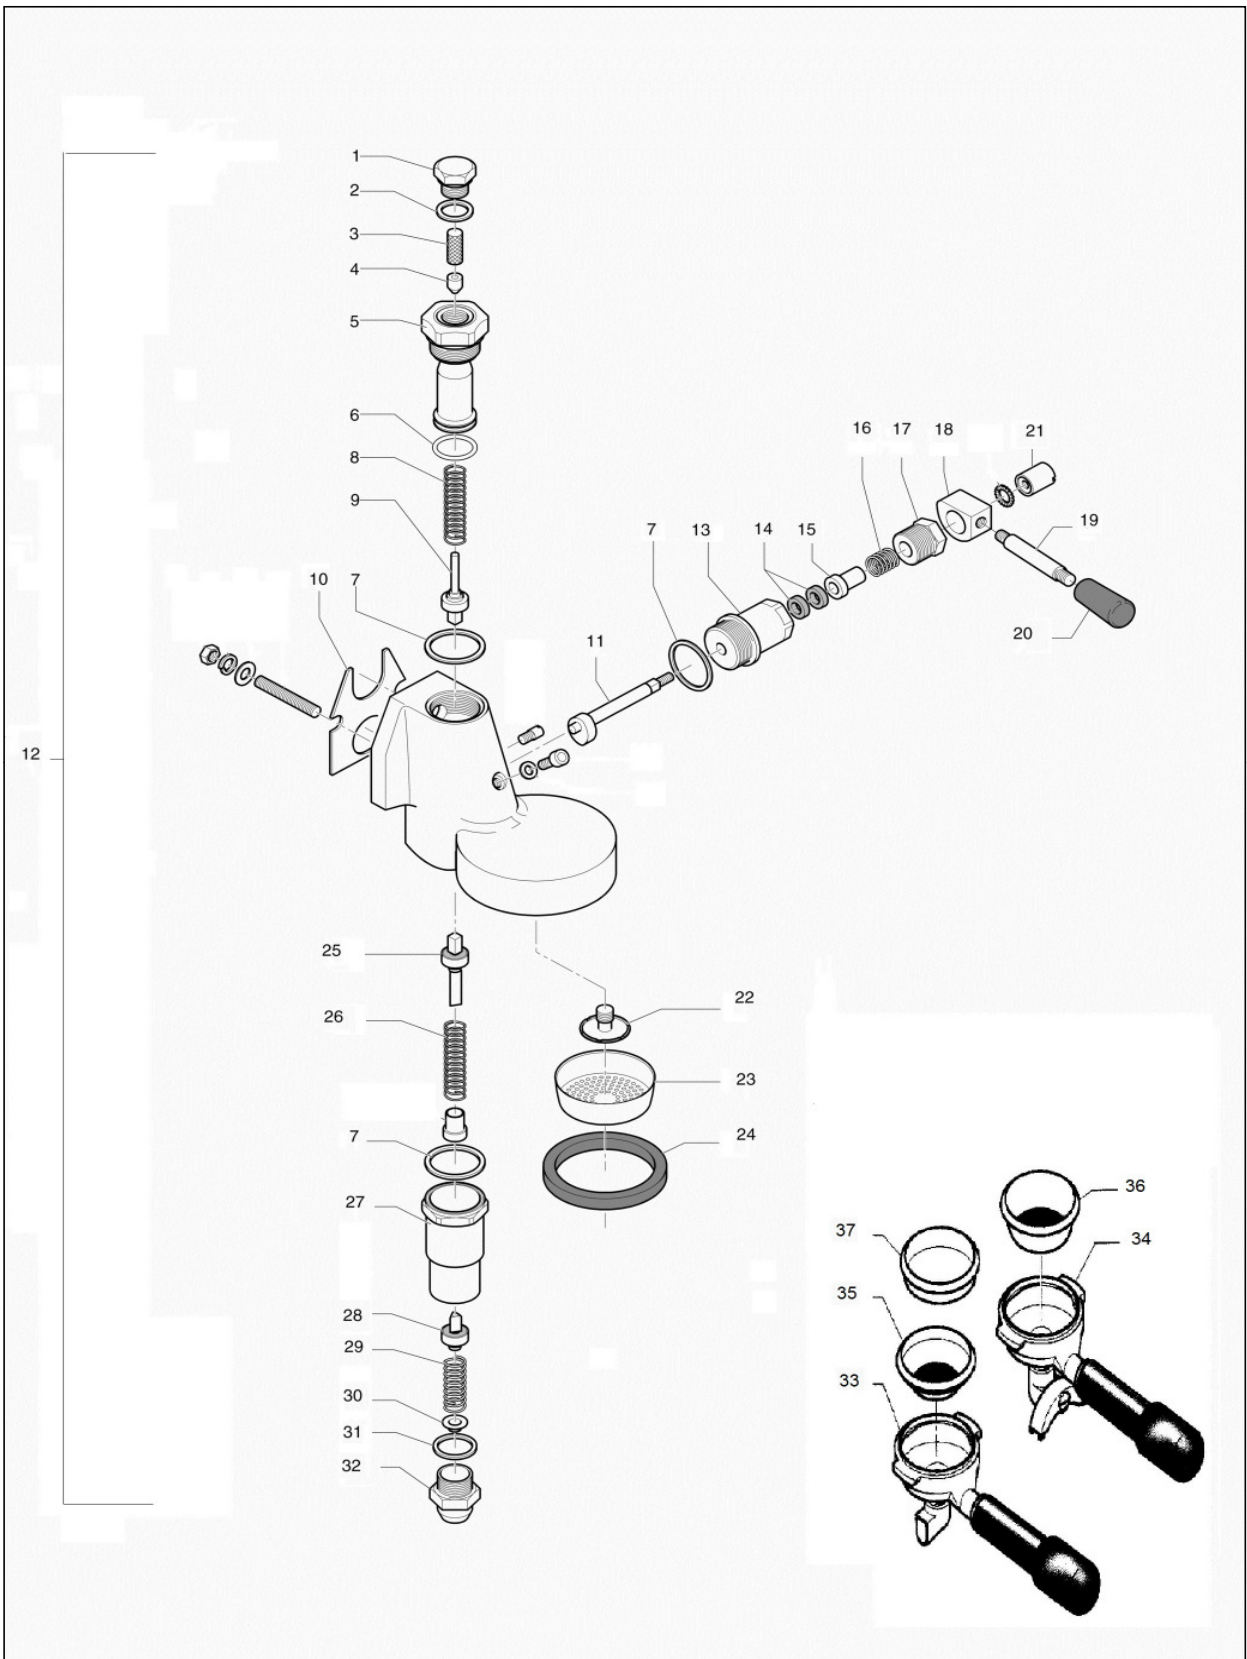

<i>Pos.</i>	<i>Code Nr.</i>	<i>Description</i>		<i>Notes</i>
1	A229904391	Rounded nut		
2	C469900420	Gasket		
3	C619900554	Filter		
4	C229900549	Restrictor 0,8		
5	C229901133	Group Shaft		
6	C469900422	Green gasket		
7	C469900421	Teflon gasket		
8	C219900423	Spring		
9	C219900424	Valve assembly		
10	C449900767	Gasket		
11	C219900425	Shaft		
13	R000002142	Flange		
14	C219900426	Gasket		
15	R000002143	Support		
16	C219900427	Spring		
17	R000002144	Cover		
18	R000002145	Shaft		
19	A829904329	Lever shaft		
20	A839904330	Group handle		
21	R000002146	Pin		
22	C229901228	Diffuser		
23	C519900103	Shower		
24	C449900229	Group Gasket		
25	C219900430	Drain valve		
26	A219904309	Spring		
27	C229901165	Cylinder		
28	C219903081	Valve		
29	C219900431	Spring		
30	R000002148	Connector		
31	C469900783	Gasket		
32	R000002149	Connector		
33	A699904324	Single filter holder		
34	A699904325	Double filter holder		
35	C610003902	7 gr filter basket		
36	C610003901	14 gr filter basket		
37	C619900106	Blind filter		
12	C200002983	Group complete		
		parts n.10-23-24 not included