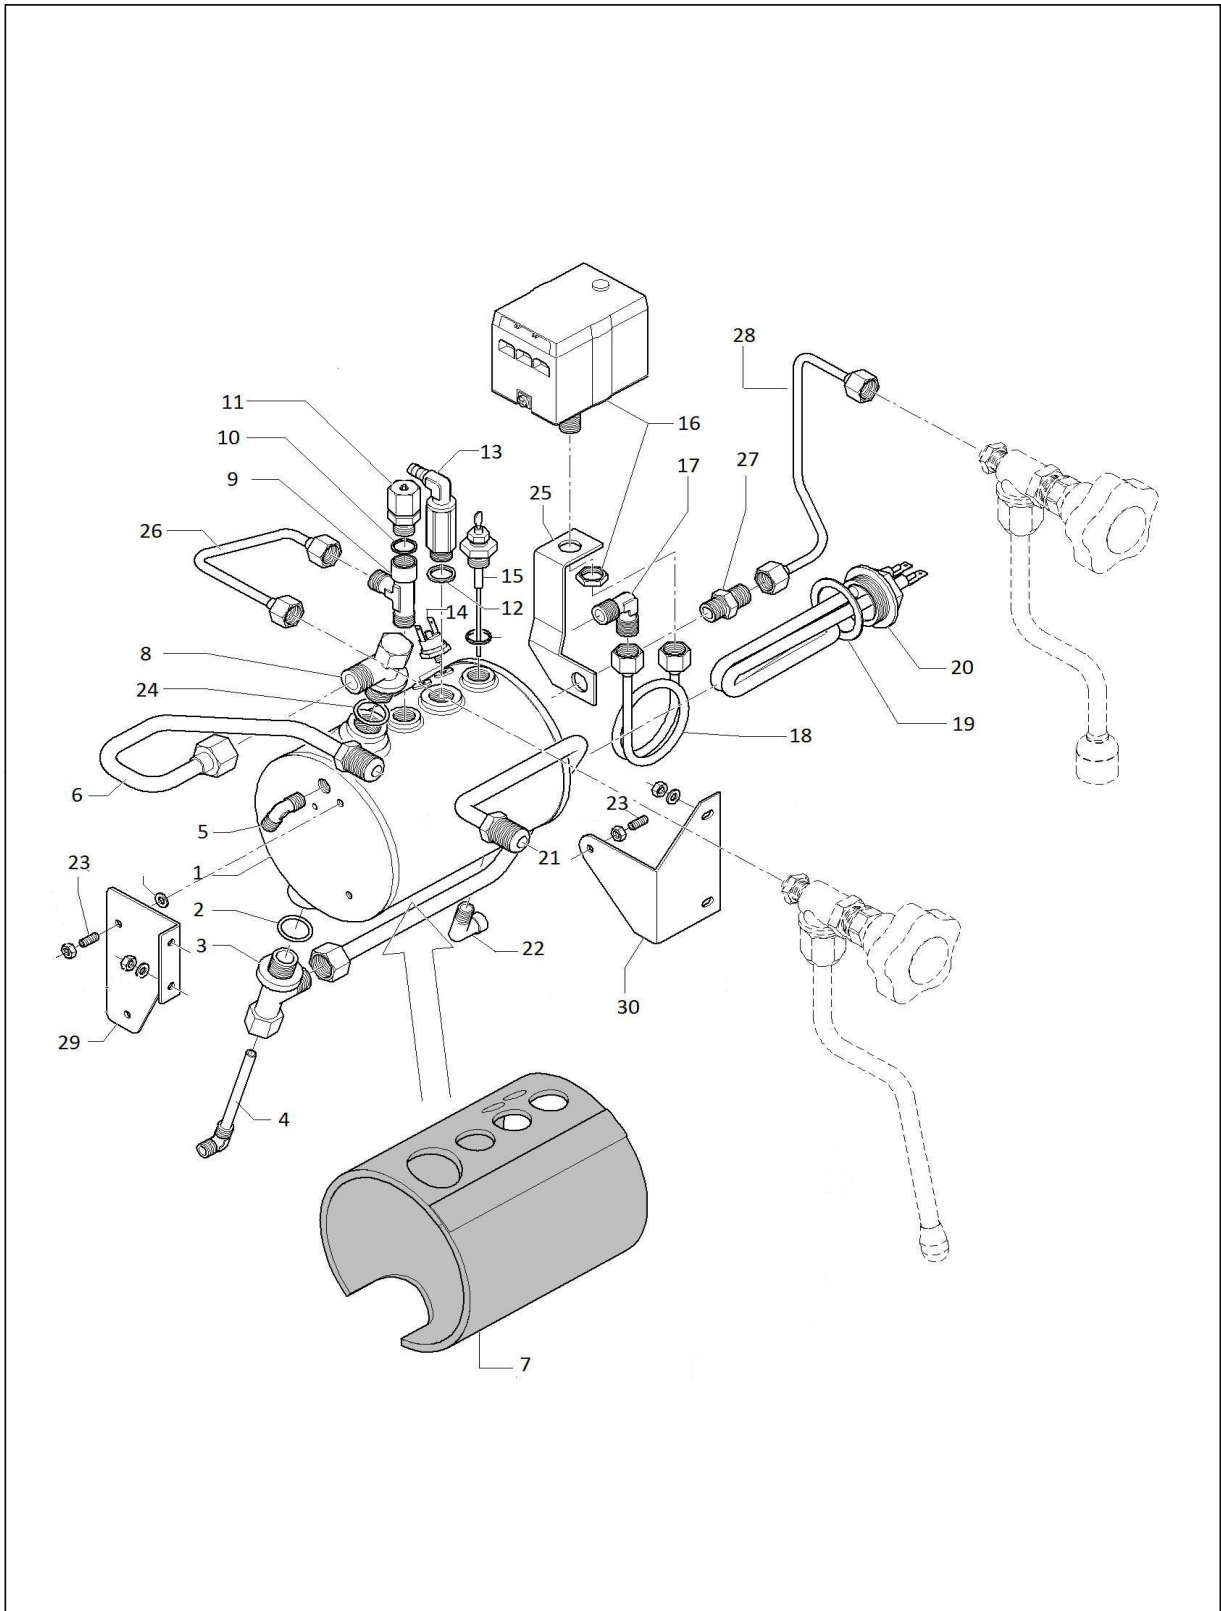

<i>Pos.</i>	<i>Code Nr.</i>	<i>Description</i>		<i>Notes</i>
1	A277704278	Boiler		
2	C479900673	Copper gasket		
3	C229900740	Connector		
4	C229900393	Injector		
5	A229904355	Connector		
6	A279905173	Inlet pipe D. 3		
7	A499905058	Boiler protection		
8	A229904957	Connector		
9	C229900528	Connector		
10	A269904417	Teflon gasket		
11	C219900560	Vacuum breaker valve		
12	A449904331	Teflon gasket		
13	A299904998	Safety valve CONV.		
14	C199901550	Thermostat 135C		
15	C199900839	Boiler level probe		
16	A199904296	Pressure switch		
17	C229900525	Connector		
18	A279904292	Pressure switch pipe		
19	C469900239	Heating element gasket		
20	C199901551	Heating element V230		
20A	C199901552	Heating element V115		
21	A279904289	Return pipe		
22	A229904445	Connector		
23	A319904926	Screw		
24	C479900673	Copper gasket 3/8		
25	C000004265	Pressure switch support		
26	A279904290	Steam pipe		
27	C229900520	Connector		
28	A229905097	Water pipe		from Sn D1223.....
28a	A279904291	Water pipe		till Sn D1223.....
28b	C229900595	Connector		to be used with 28a
29	A009904906	Boiler support		
30	A009904907	Boiler support