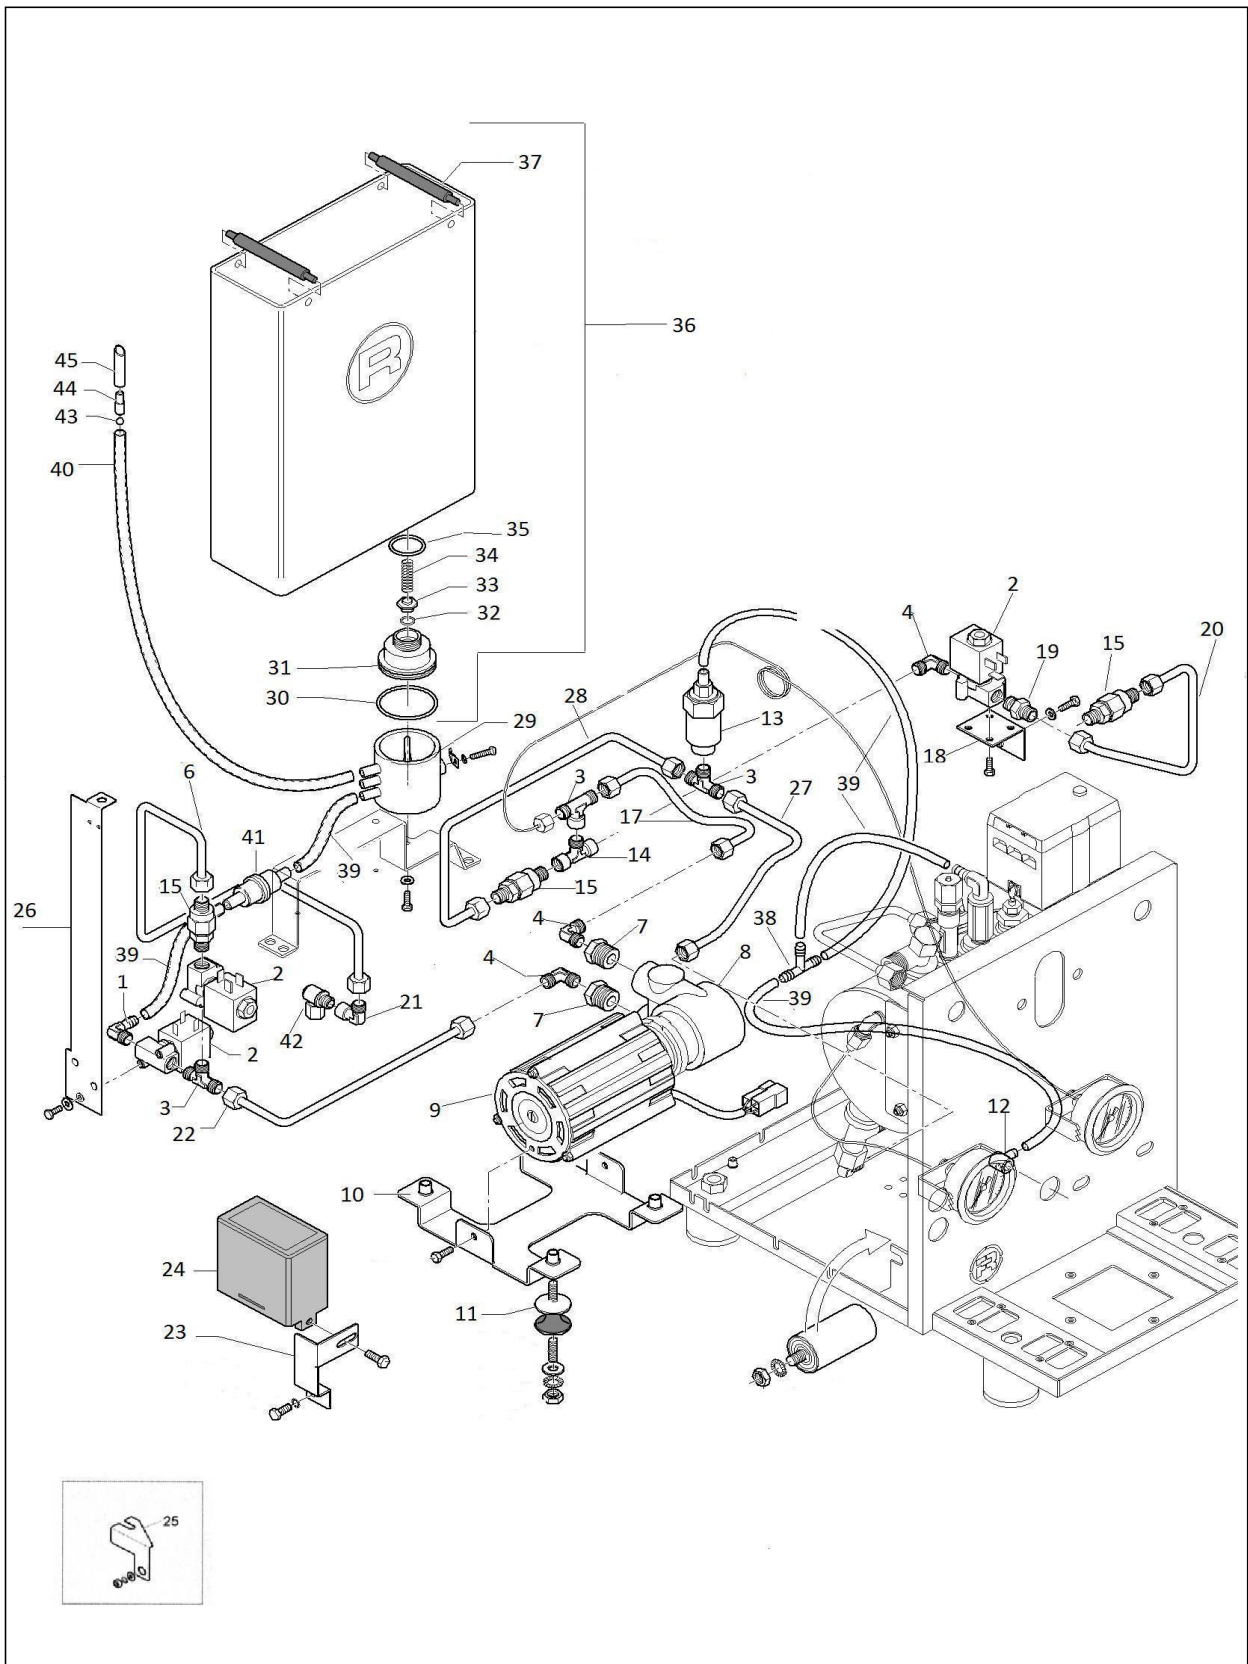

<i>Pos.</i>	<i>Code</i>	<i>Description</i>		<i>Notes</i>
1	A229904511	Silicon pipe holder		
2	C190004066	Solenoid valve V230		
2A	C190004067	Solenoid valve V115		
3	A229904358	T Connector 1/8 MMM		
4	A229904355	L Connector 1/8 MM		
6	A279904924	Pipe		
7	A229904356	Reduction 3/8 M 1/8 F		
8	A299904342	Rotary pump		
9	A199904493	Pump motor V230-240/220		
9A	A199904494	Pump motor V110/115		
10	A009904447	Motor support		
11	A499904364	Anti-vibration foot		
12	C449900709	Rubber connector		
13	C229900911	Expansion valve		
14	C229900703	Connector		
15	C229900540	Non return valve		
17	A279904920	Pipe		
18	A019904448	Solenoid valve support		
19	C229900518	Connector		
20	A279904921	Pipe		
21	A229904445	Connector		
22	A279904919	Pipe		
23	A019904449	Control box support		
24	A190004524	Control box V230		
24A	A190004525	Control box V115		
25	A019904520	Support		only for 115V machines
26	C010003852	Pipe support		
27	A279904922	Pipe		
28	A279904923	Pipe		
29	A439905148	Manifold		from S.No. D1314C2V1848
29a	A439904347	Manifold		till S. No. D1314C2V1848
29b	C520003483	Opening valve rod		to be used with 29a and 29c
29c	C449901159	O ring		to be used with 29a and 29b
30	A449904547	O ring		
31	A439905146	Coupling		
32	C449900702	O ring		
33	C430003482	Connector		
34	C019900711	Spring		
35	A449905151	Oring		
36	R899905144	Water tank complete		
37	A639904956	Water tank handle		
38	C400002827	Rubber connector		
39	C499900769	Silicon pipe 5x8		
40	C260003822	Silicon pipe 6x9		
41	C439900695	Filter		
42	A229904349	swivel connector		
43	C430003819	Sphere		
44	C220003818	Non return connector		
45	C400001928	Silicon pipe 4 x 7		Price per meter