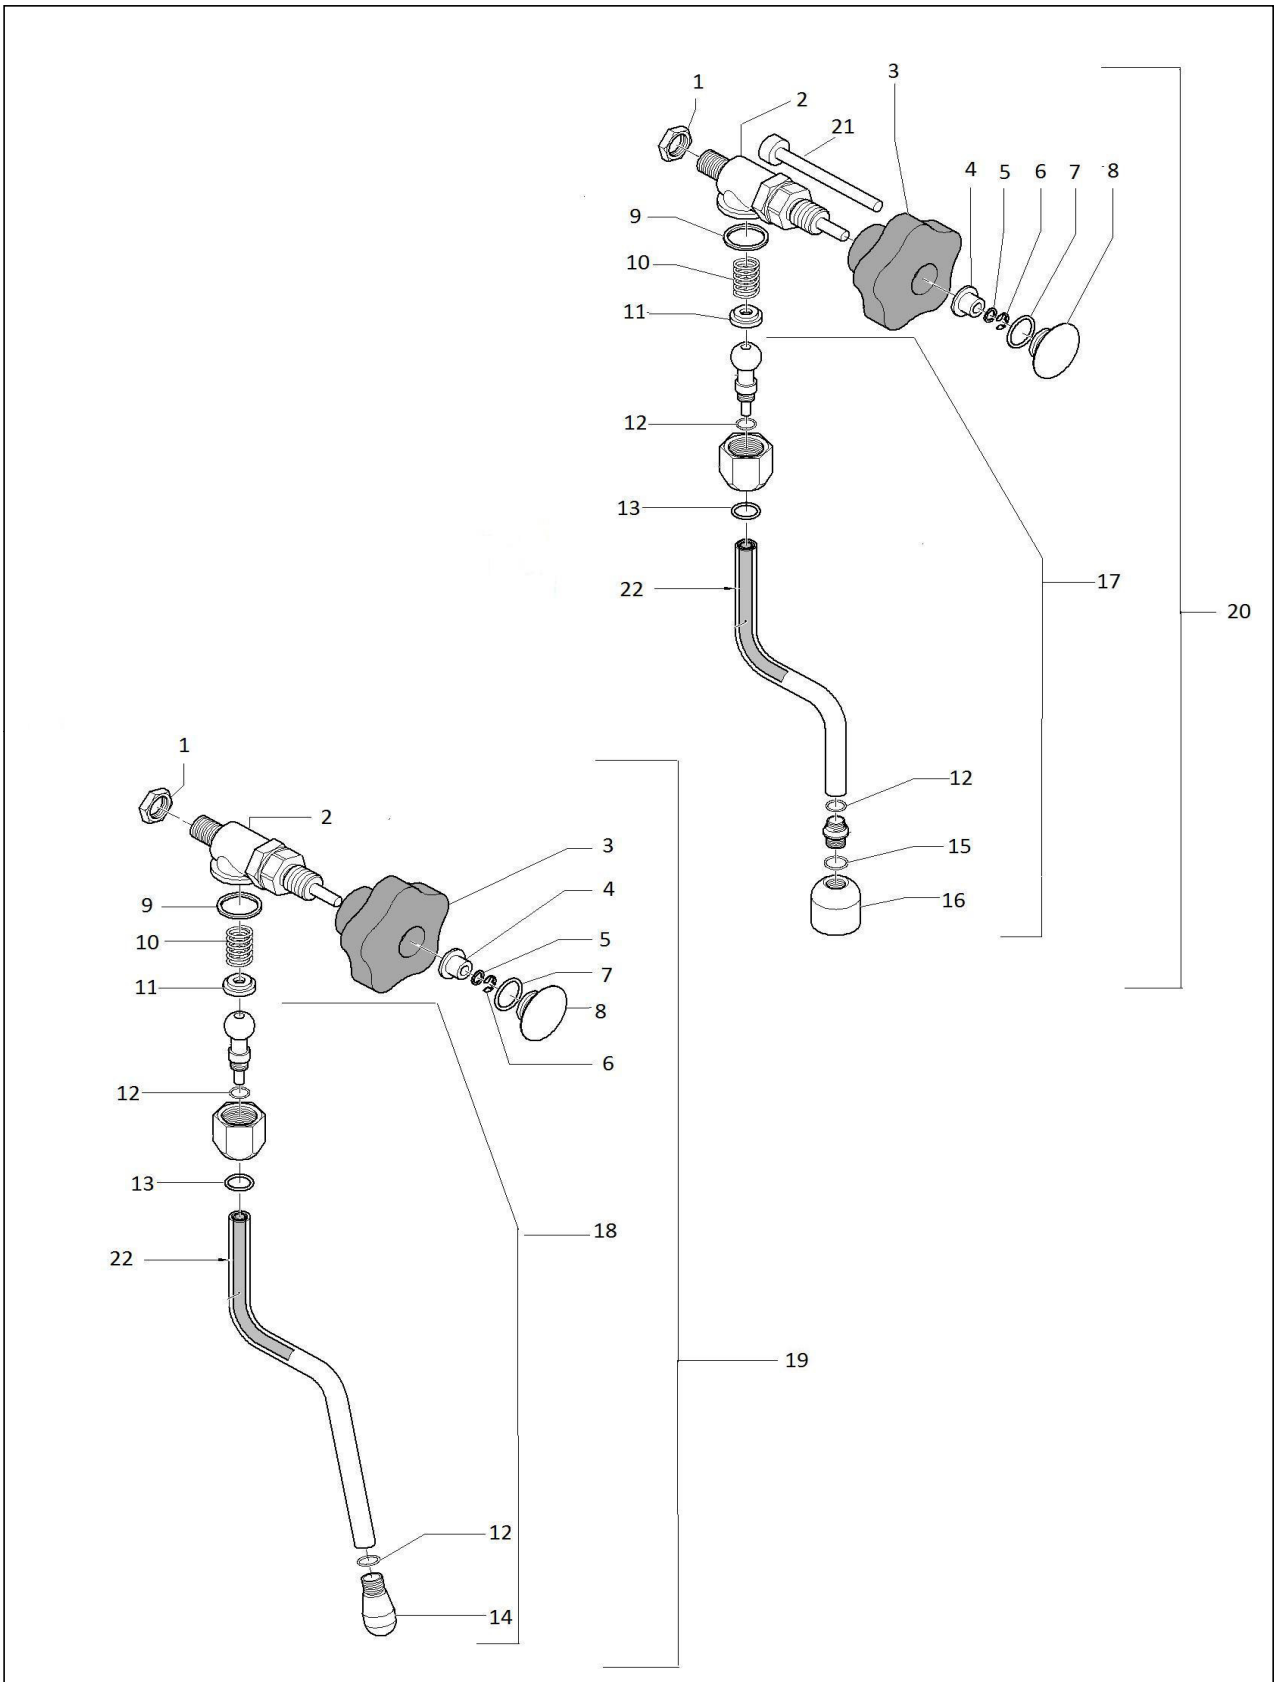

<i>Pos.</i>	<i>Code</i>	<i>Description</i>		<i>Notes</i>
1	A329905087	Half nut 1/4		
2	A227704280	Steam/ Hot water valve		till Sn D1224G2V3181
2	A229905055	Steam/ Hot water valve		from Sn D1224G2V3181
3	A430004284	Steam/water valve handle		
4	A829904376	Plate		
5	A829904375	Washer		
6	A809904377	Handle "clip"		
7	C400002786	Oring		
8	A527704283	Cover handle		
9	A449904331	Teflon gasket		
10	A209904332	Spring		
11	A229904333	Plate		
12	C400002022	Oring		
13	A449904334	Oring		
14	C200002839	2 Holes steam nozzle		
15	C400003008	Oring		
16	C227700536	Hot water nozzle		
17	R290003612	Hot water wand		
18	R290003611	Steam wand		
19	A899904634	Steam wand and tap complete		
20	A899904635	Water wand and tap complete		
21	R229905177	Steam/hot water valve rod		
22	C440003449	Silicon pipe 4x7 no burn