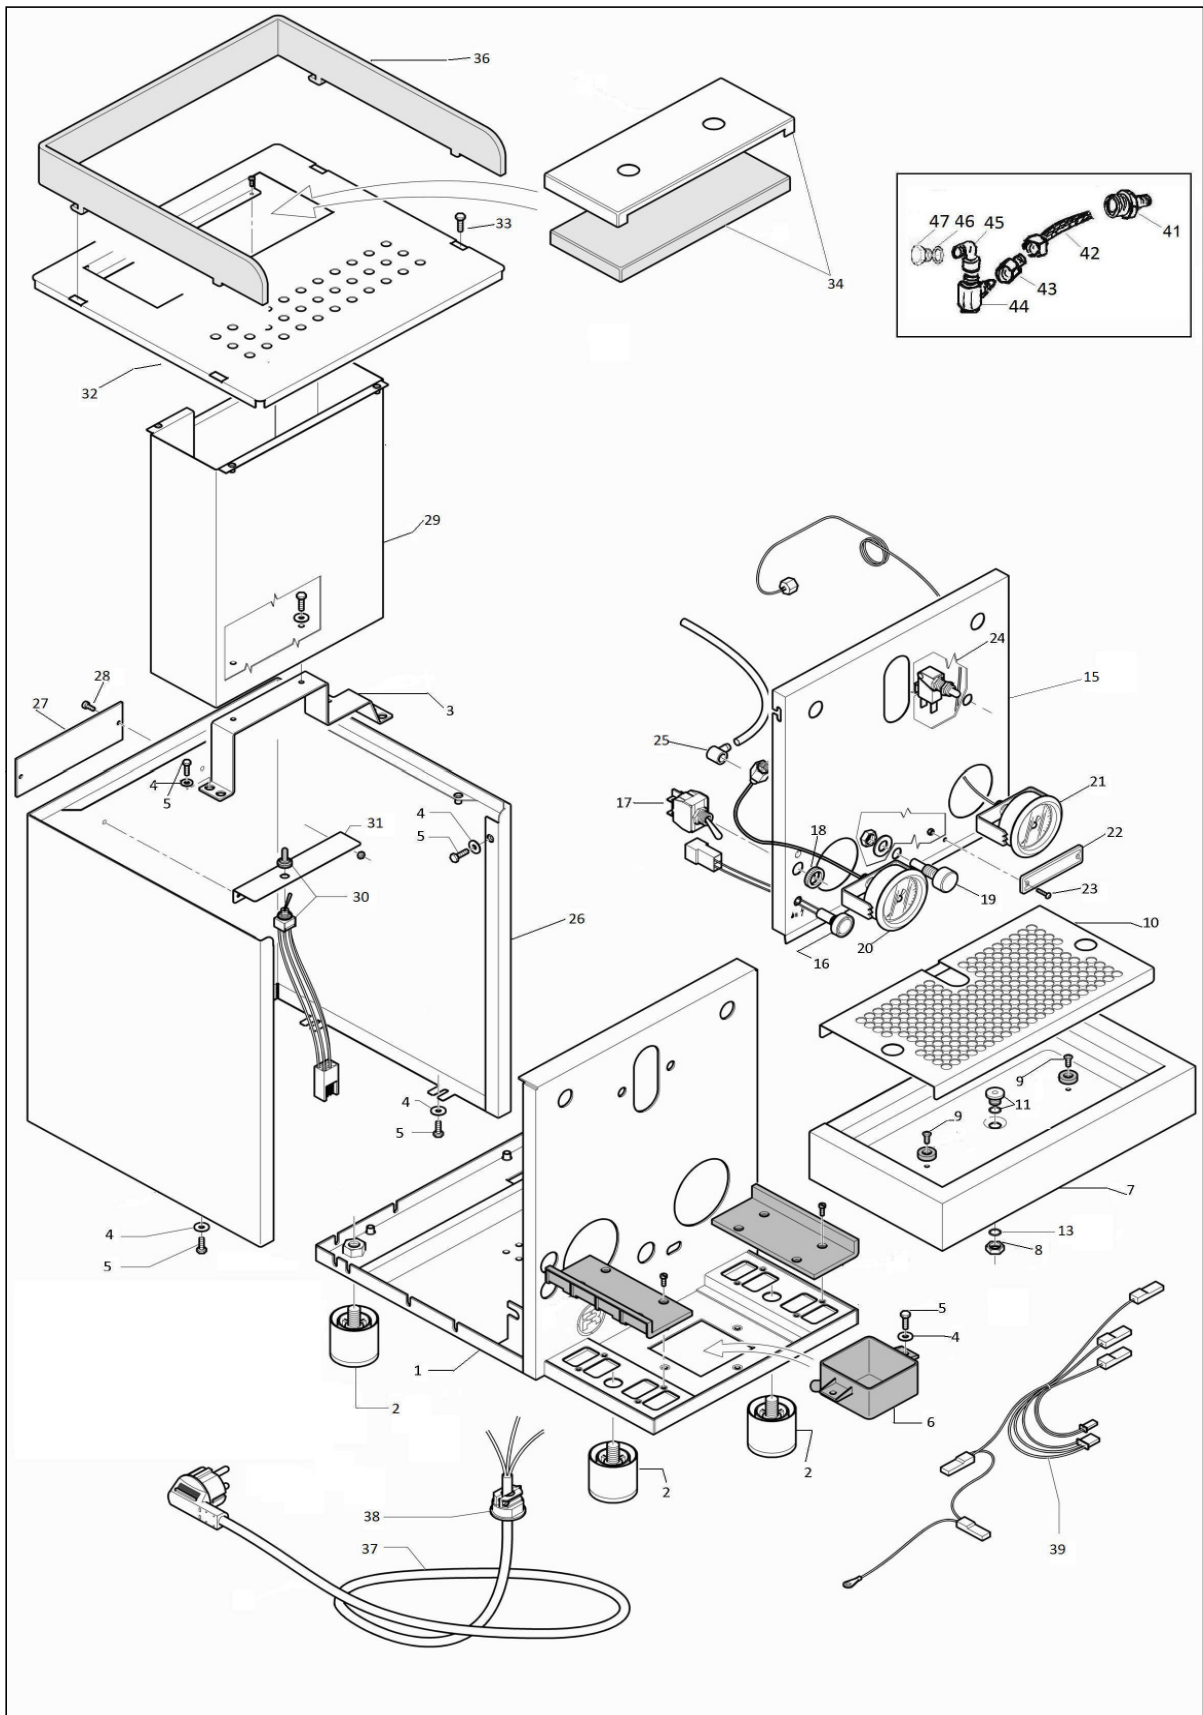

<i>Pos.</i>	<i>Code Nr.</i>	<i>Description</i>		<i>Notes</i>
1	A009905128	Chassis		
2	A019904282	Foot 40mm		
3	A009904908	Water tank guide support		
4	A309904532	Washer		
5	A319904606	Screw 4 x 12		
6	A439904913	Drain bucket		
7	R01L005125	Drip tray		
8	A329904369	Nut		
9	A319904348	Screw 3 x 8		
10	A019904346	Grid		
11	A229904512	Drip tray plug		
13	C449900702	OR 2031		
15	A191004629	Front panel		
16	A139904519	Green led control lamp		
17	A199904992	Stainless steel switch		
18	A529904989	Nut		
19	A227704363	Connector		
20	A299905009	Boiler pressure gauge black		
21	A299905010	Pump pressure gauge black		
22	A859904514	Front tag		
23	A319904306	Screw		
24	C199900306	Microswitch		
25	C449900709	Rubber connector		
26	A010004321	Body panel		
27	A859904400	Rear tag		
28	A319904306	Screw		
29	A019904451	Tank guide		
30	A190004590	Switch for water connection		
31	A019904477	Switch for water connection support		
32	A010004335	Cups support panel		
33	A319904521	Screw		
34	R01L000382	Reservoir cover complete		
36	A630004287	Cupsframe		
37	C199900957	Power cord CE		
	A199904518	Power cord IS		
	A199904616	Power cord KR		
	C199900958	Power cord UL		
	C199901115	Power cord AUS/NZ		
	C199901116	Power cord GB		
	C199901510	Power cord CH		
38	C439900086	Cable retainer		
39	A199905070	Wiring loom		
41	A229904374	3/8 M -1/8 M Connector		
42	A299904390	Flexible pipe		
43	A220004313	Water inlet connector		
44	A229904349	Connector		
45	A229904445	Connector		
46	A469904549	Teflon gasket 1/8		
47	A229904548	1/8 Plug