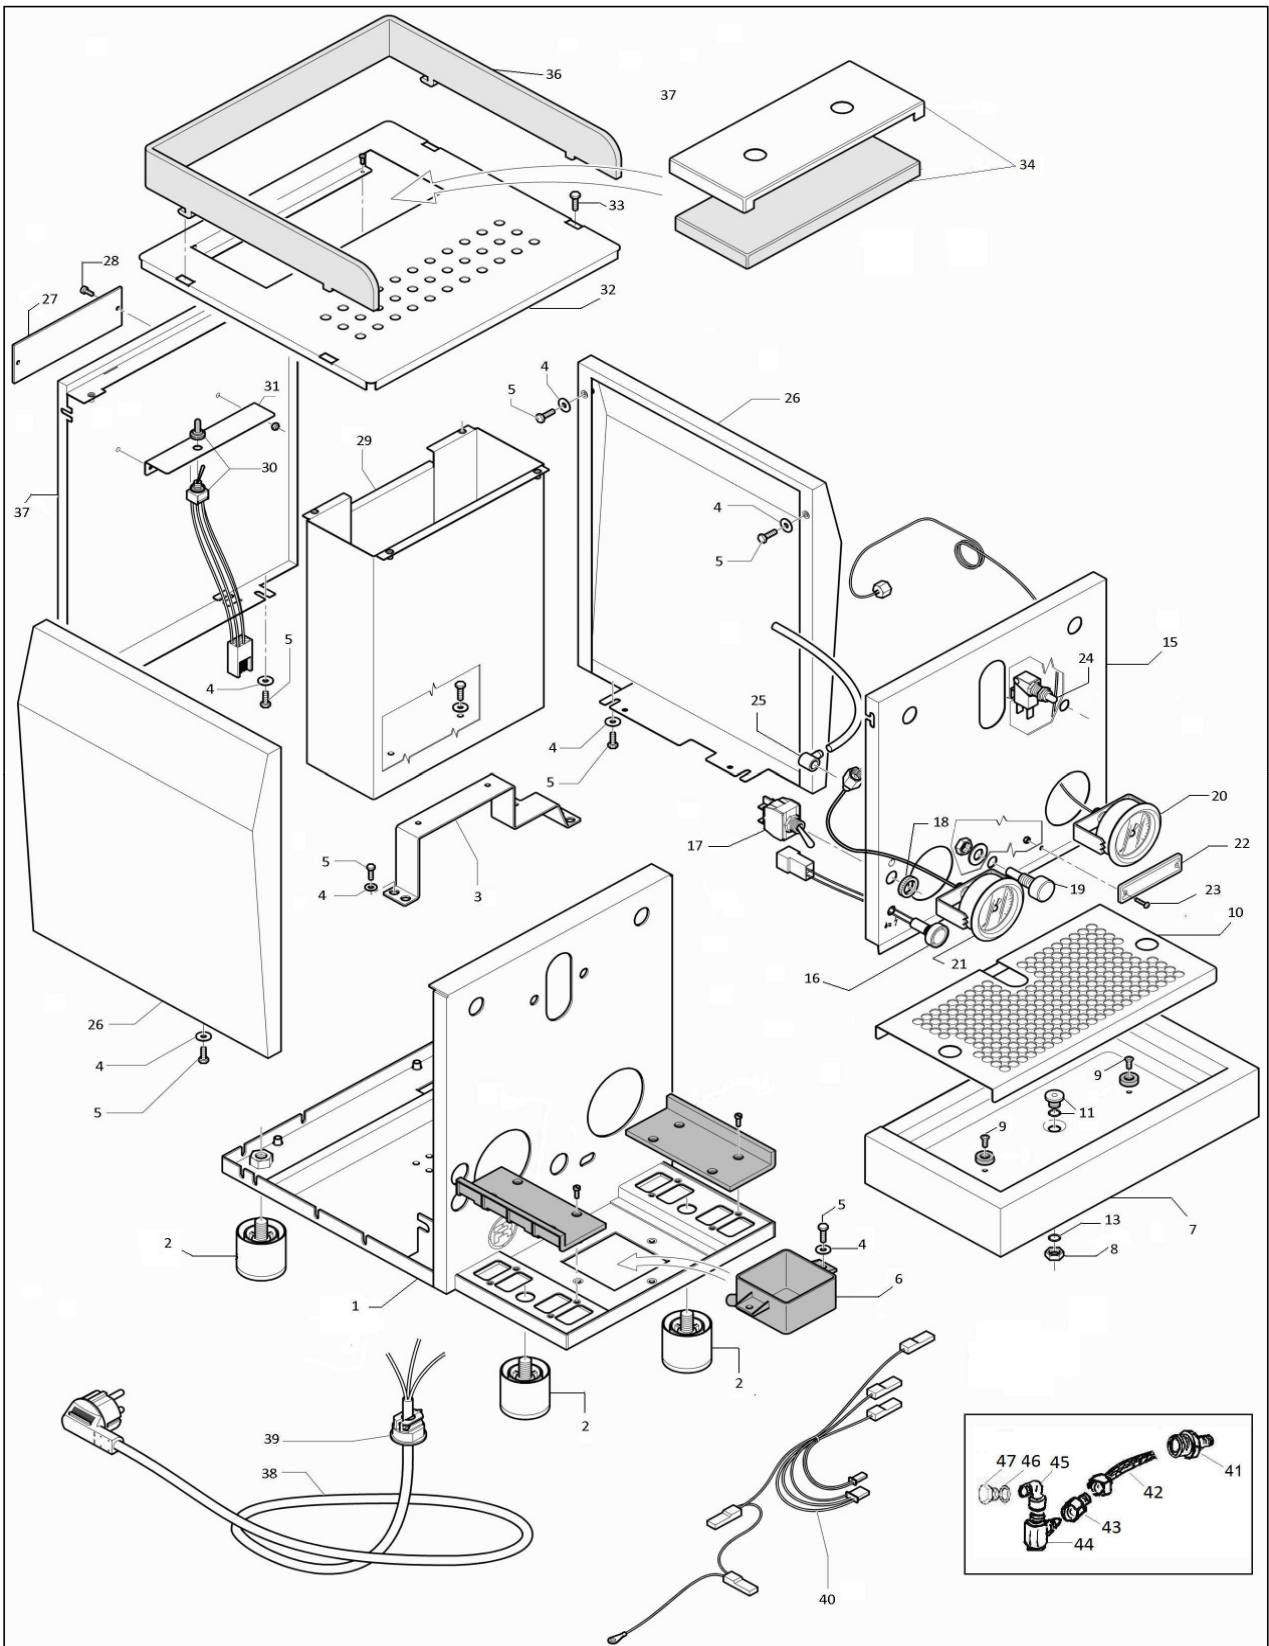

CELLINI EVOLUZIONE V2

From Serial Number D1306C2V0730

Pre Serial Number D1306C2V0730 use parts diagram

Giotto/Cellini Evoluzione (not V2 Version)

<i>Pos.</i>	<i>Code Nr.</i>	<i>Description</i>		<i>Notes</i>
1	A009905128	Chassis		
2	A019904282	Foot 40mm		
3	A009904908	Water tank guide support		
4	A309904532	Washer		
5	A319904606	Screw 4 x 12		
6	A439904913	Drain bucket		
7	R01L005126	Drip tray		
8	A329904369	1/8 Half Nut		
9	A319904348	Screw 3 x 8		
10	A019904346	Grid		
11	A229904512	Drip tray plug		
13	C449900702	OR 2031		
15	A01I004629	Front panel		
16	A139904519	Green led control lamp		
17	A199904992	Stainless steel switch		
18	A529904989	Nut		
19	A227704363	Connector		
20	A299905009	Boiler pressure gauge black		
21	A299905010	Pump pressure gauge black		
22	A859904513	Front tag		
23	A319904306	Screw		
24	C199900306	Microswitch		
25	C449900709	Rubber connector		
26	C01L002109	Side panel		
27	A859904400	Rear tag		
28	A309904530	Screw		
29	A019904451	Tank guide		
30	A190004590	Switch for water connection		
31	A019904477	Switch for water connection support		
32	C01L004246	Cups support panel		
33	A319904431	Screw		
34	R01L000382	Reservoir cover complete		
36	A630004286	Cupsframe		
37	C01L004255	Back panel		
38	C199900957	Power cord CE		
38	A199904518	Power cord IS		
38	A199904616	Power cord KR		
38	C199900958	Power cord UL		
38	C199901115	Power cord AUS/NZ		
38	C199901116	Power cord GB		
38	C199901510	Power cord CH		
39	C439900086	Cable retainer		
40	A199905070	Wiring loom		
41	A229904374	3/8 M -1/8 M Connector		
41 USA	A229905211	3/8 F-1/8 M Connector		
41 USA	A229905212	3/8 M -9/16 M Connector		
42	A299904390	Flexible pipe		
43	A220004313	Water inlet connector		